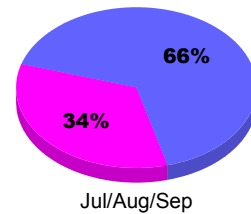

Membership Results
2011-2012

Membership
2010-2011

Month	Net Memb Goal	Actual New Memb	Actual Dropped Memb	Gain/Loss of Memb	Gain/Loss of Memb
Jul/Aug/Sep		31	-64	-33	-7
Totals		31	-64	-33	-7

Membership Results 2011-2012

Goal, New, Dropped, Gain/Loss

Comparison of Membership Gain/Loss

Current Year Compared to the Previous Year

Gender Comparison 2011-2012

Male Female